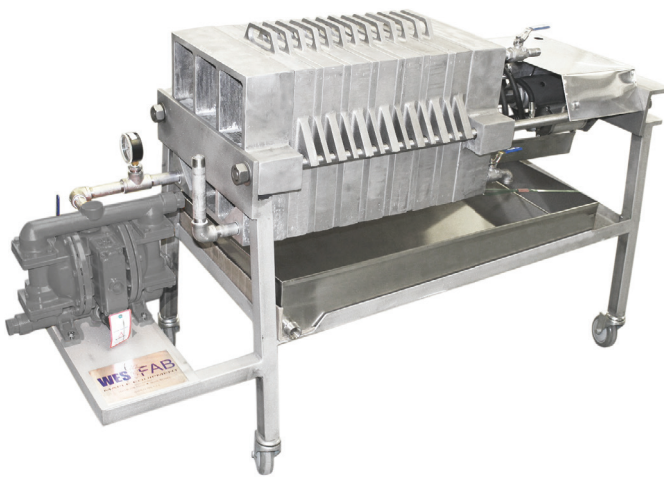

Multifunctional and very compact.

FILTER PRESSES

WESFAB FILTER PRESSES

We are very proud to now be the exclusive supplier of these high-performance filter presses designed and manufactured in the United States. These will now be distributed throughout North America through our distribution network.

A	7" manual press	WF07H	
	7" short press Gear pump, 3 hollow plates, 2 full plates	WF07C	
	7" short press 1/2" diaphragm pump 3 hollow plates, 2 full plates	WF07CD	
B	7" standard press Gear pump 8 hollow plates, 7 full plates	WF07	
	7" standard press 1/2" diaphragm pump 8 hollow plates, 7 full plates	WF07D	
	10" short press Gear pump, 3 hollow plates, 2 full plates		WF10C
	10" short press 1/2" diaphragm pump 3 hollow plates, 2 full plates		WF10CD
	10" standard press Gear pump, 8 hollow plates, 7 full plates		WF10
	10" standard press 1/2" diaphragm pump 8 hollow plates, 7 full plates		WF10D