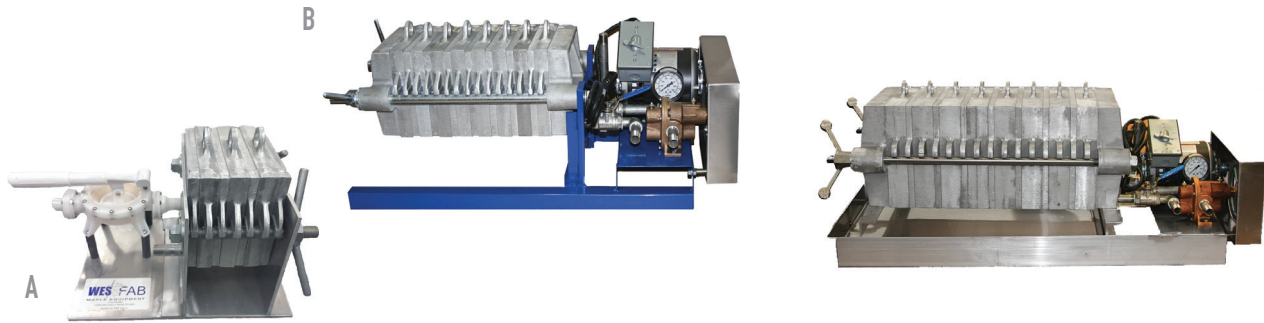

FILTER PRESSES

WESFAB FILTER PRESSES

We are very proud to now be the exclusive supplier of these high-performance filter presses designed and manufactured in the United States. These will now be distributed throughout North America through our distribution network.