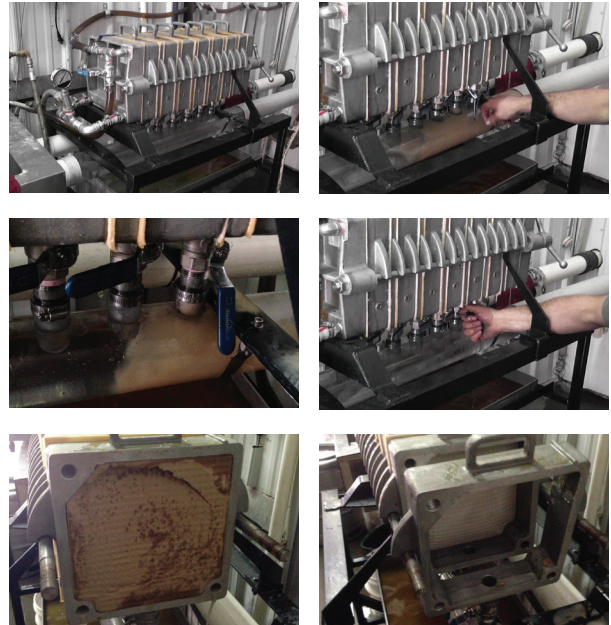

SELF CLEANING FILTER PRESSES

PENDING
PATENT
CDL

INCLUDES:

- Support
- Drain Manifold with valves
- Pressure Gauges

Self-cleaning 10" press
7 hollow plates, 6 full plates

6660010A

NOT INCLUDED:

- Pump option
- Feed and drainage (washing water) plumbing

Caution

Requires the use of an air compressor and a good supply of water or permeate.

ADVANTAGES

- Technology that revolutionizes the cleaning operation of syrup press plates.
- De-sugaring and washing the plates without any syrup loss.
- Ultra fast and very efficient washing without removing the plates.
- Takes only **5 minutes** to wash the plates and repeat the filtration process
- Reduces the cost of using filter papers by **90%**.

Prices are available upon request

DRAW-OFF TANK WITH PRESS

Can be assembled with all pump models shown on the previous page. Mounting available on single tank (35 gallons) or double tank (2 x 35 gallons).